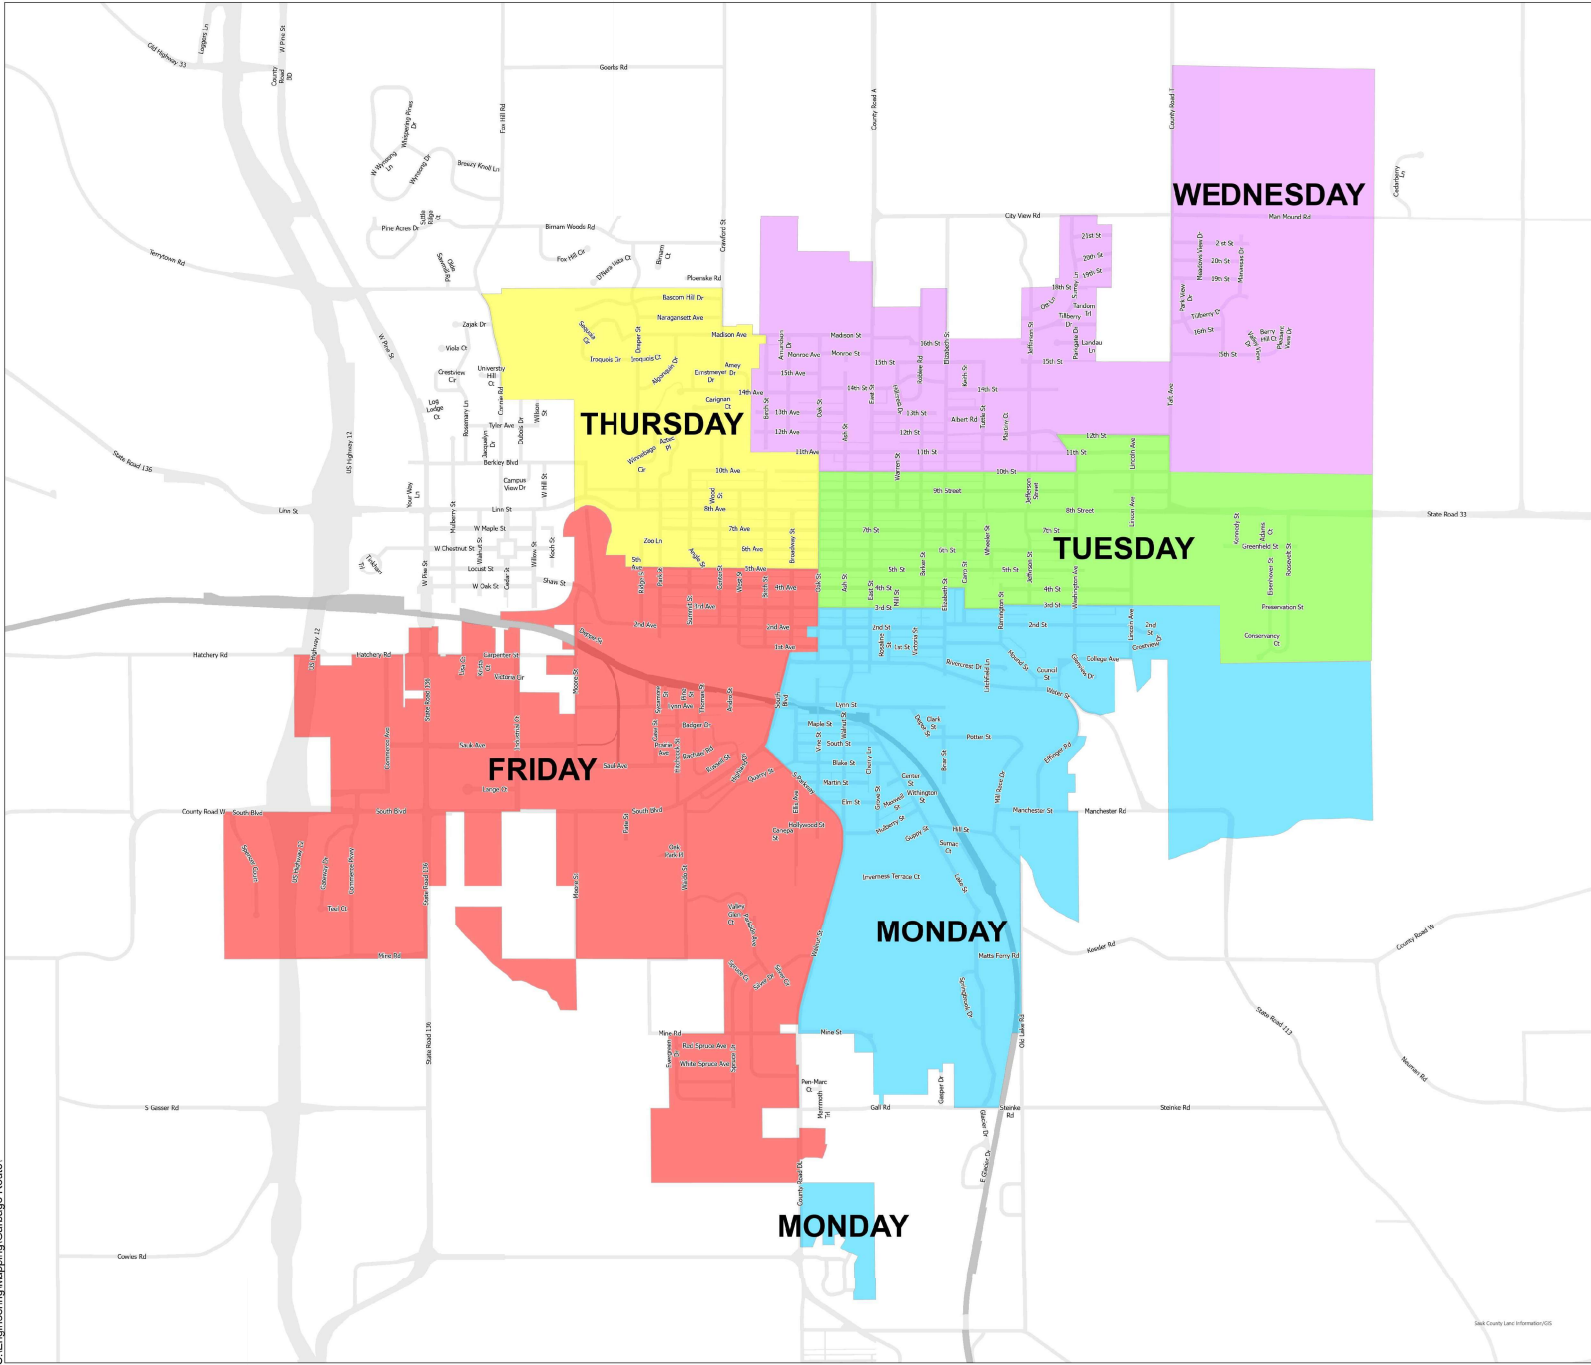

GARBAGE DAYS

2026

St.Engineering.Mapping(Garbage Route)

Garbage Day

- Monday
- Tuesday
- Wednesday
- Thursday
- Friday

See County Lane Information GIS