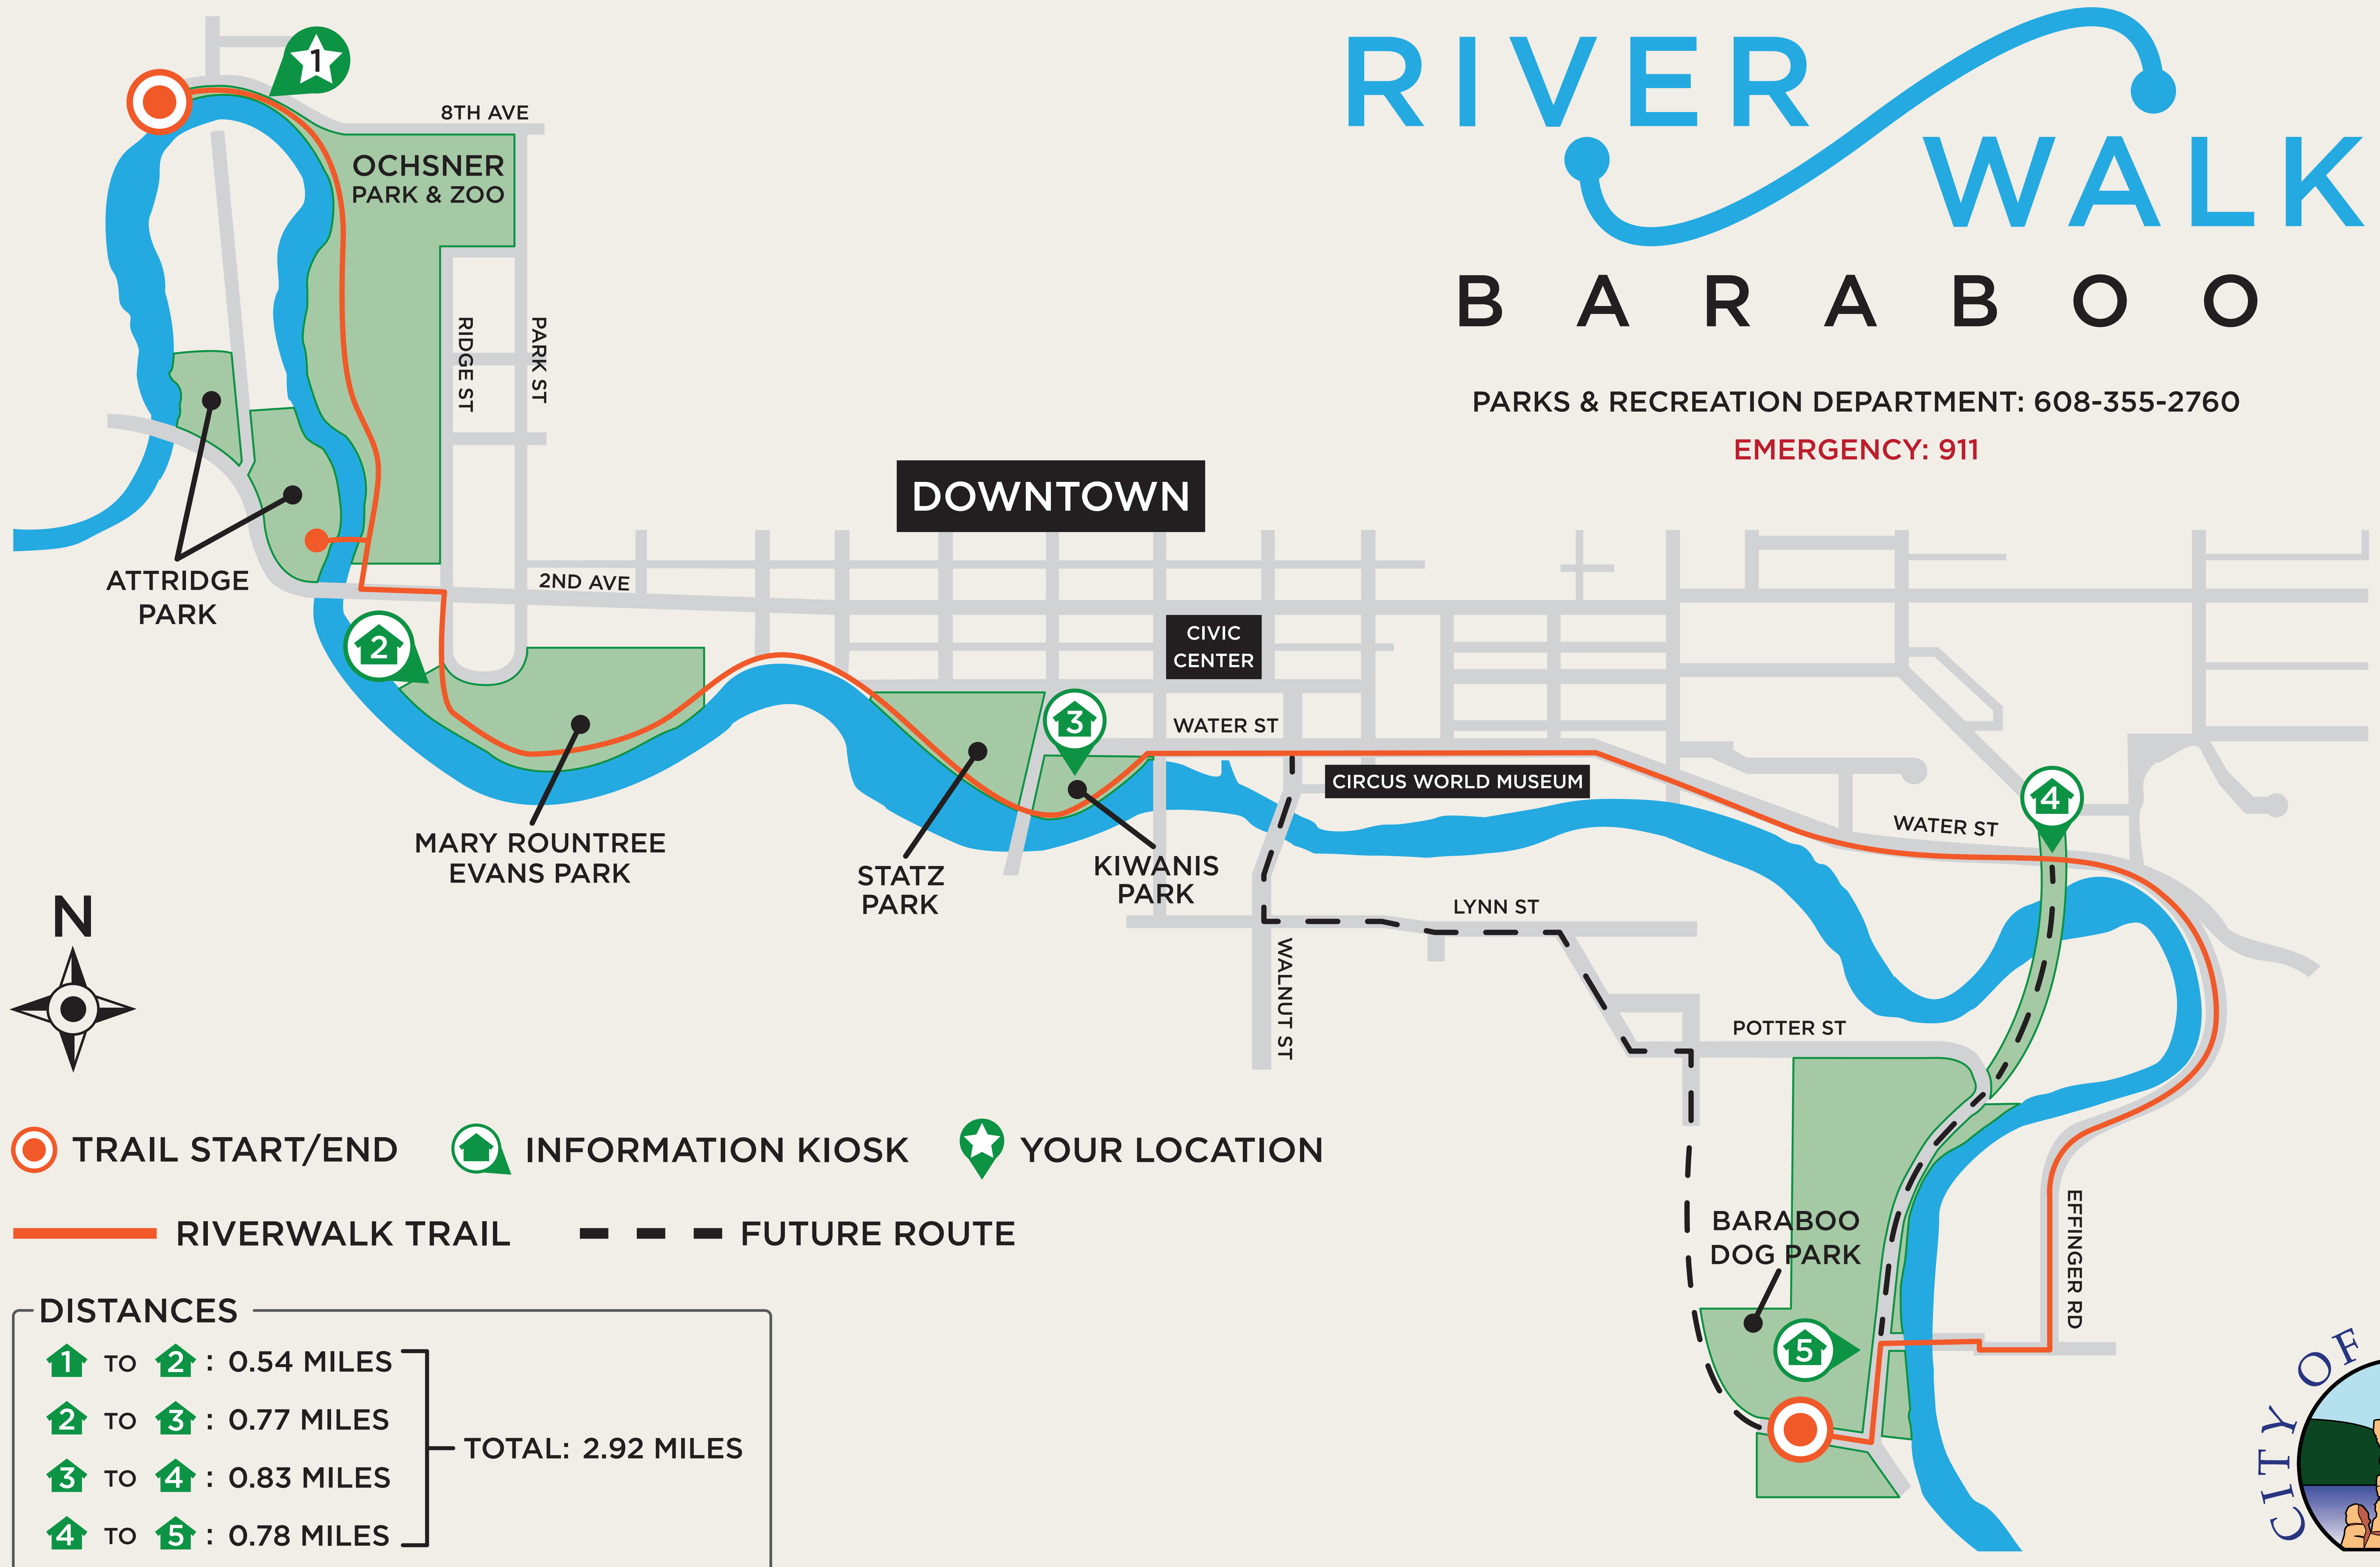

RIVER WALK

BARABOO

PARKS & RECREATION DEPARTMENT: 608-355-2760
EMERGENCY: 911

DOWNTOWN

- TRAIL START/END
- INFORMATION KIOSK
- YOUR LOCATION
- RIVERWALK TRAIL
- FUTURE ROUTE

DISTANCES	
TO	0.54 MILES
TO	0.77 MILES
TO	0.83 MILES
TO	0.78 MILES
TOTAL: 2.92 MILES	

RIVER WALK

BARABOO

PARKS & RECREATION DEPARTMENT: 608-355-2760
 EMERGENCY: 911

- TRAIL START/END
- INFORMATION KIOSK
- YOUR LOCATION
- RIVERWALK TRAIL
- FUTURE ROUTE

DISTANCES	
TO	0.54 MILES
TO	0.77 MILES
TO	0.83 MILES
TO	0.78 MILES
TOTAL: 2.92 MILES	

RIVER WALK

BARABOO

PARKS & RECREATION DEPARTMENT: 608-355-2760
EMERGENCY: 911

RIVER WALK

BARABOO

PARKS & RECREATION DEPARTMENT: 608-355-2760
 EMERGENCY: 911

RIVER WALK

BARABOO